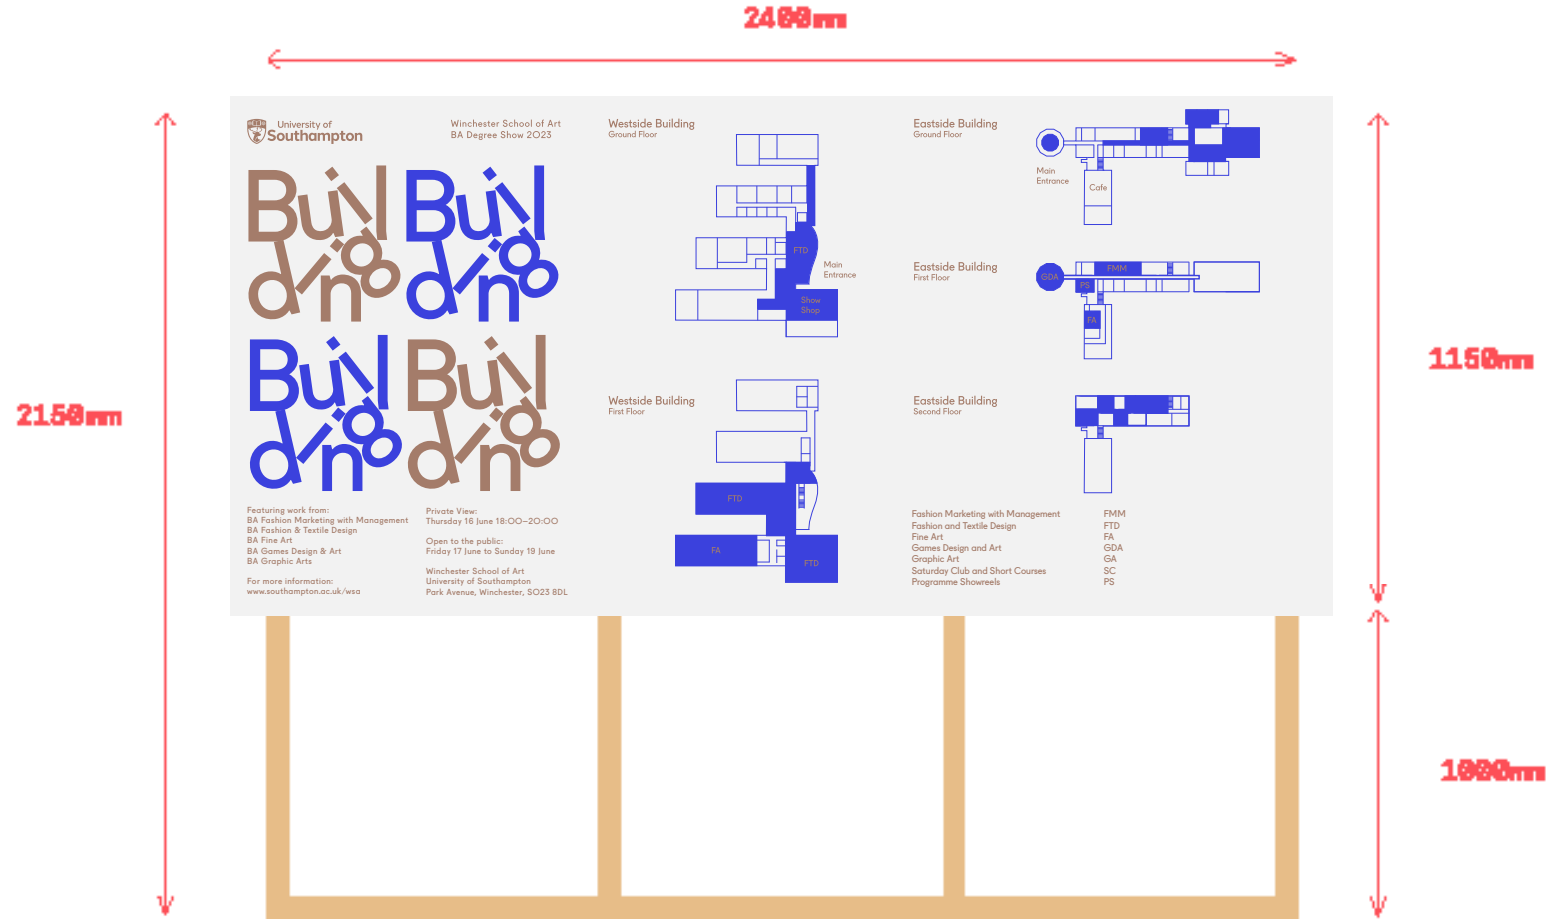

30
15

A SPACE BETWEEN EDUCATION
AND PRACTICE SITUATED
WITHIN WINCHESTER SCHOOL
OF ART, UNIVERSITY OF
SOUTHAMPTON.

PROJECT	CLIENT	DATE	SECTION	PAGE
BA DEGREE SHOW 2023	WINCHESTER SCHOOL OF ART	00 MARCH/APRIL 2023	-	18

TRI-A-BOARD MAP
SAME SIZE AS 2022 & CREATE CURATE