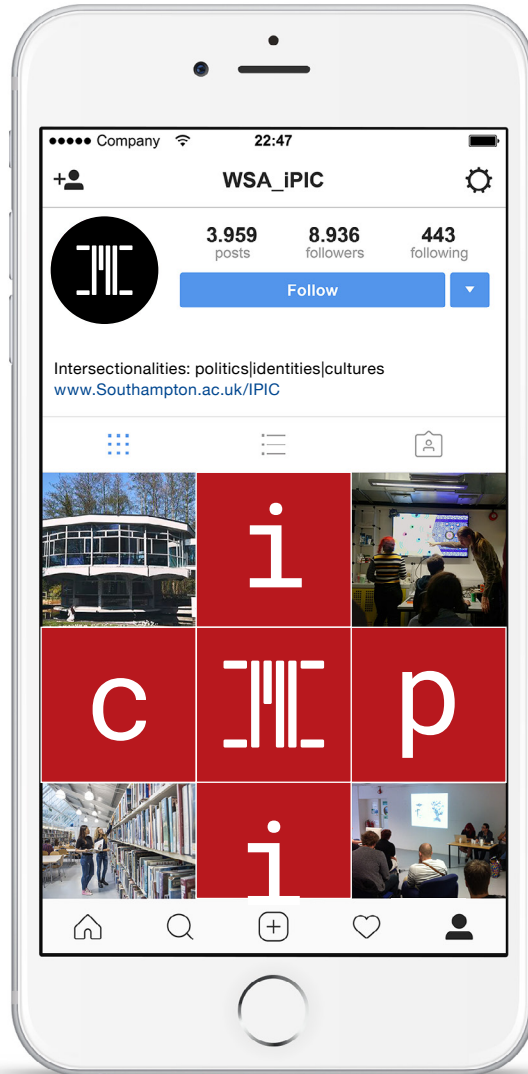

30
15

PROJECT	CLIENT	DATE	SECTION	PAGE
IPIC	SHAUN COLE	MARCH 2019	FINAL ARTWORK	12

Roboto Mono Lowercase - Instagram: Clockwise 9 Squares