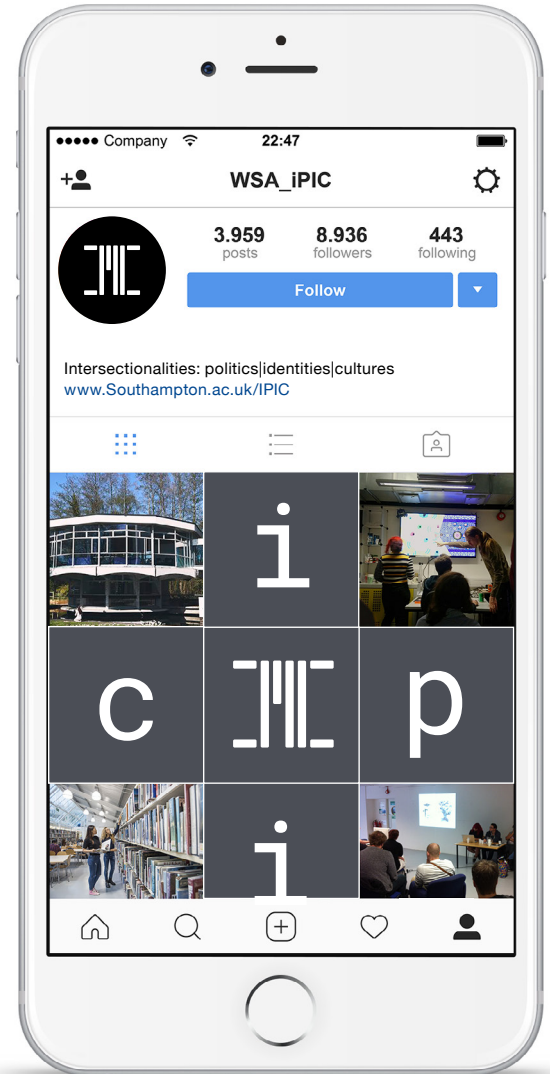

30
15

PROJECT	CLIENT	DATE	SECTION	PAGE
IPIC	SHAUN COLE	MARCH 2019	FINAL ARTWORK	12

Roboto Mono Lowercase - Instagram: Clockwise 9 Squares