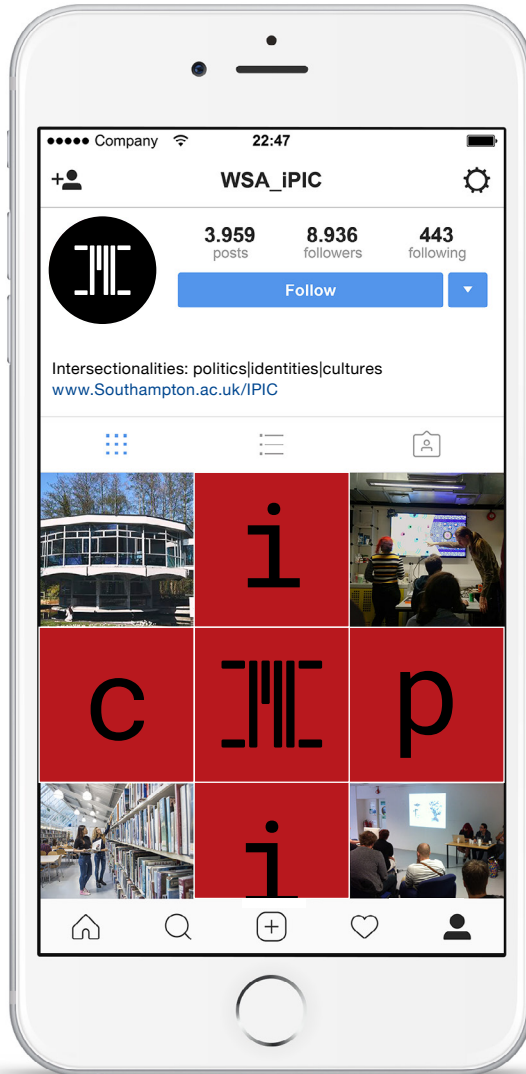

30
15

PROJECT	CLIENT	DATE	SECTION	PAGE
IPIC	SHAUN COLE	MARCH 2019	FINAL ARTWORK	13

Roboto Mono Lowercase - Instagram: Clockwise 9 Squares